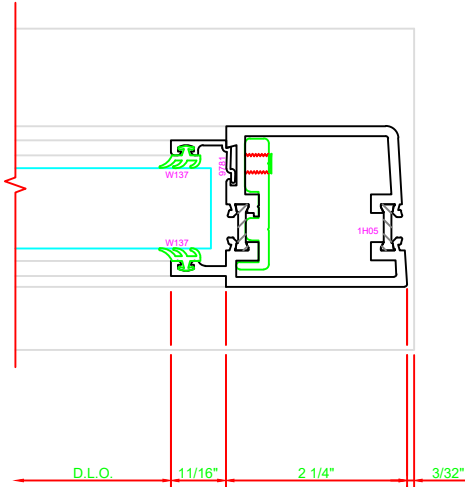

316	STILE
	S/A D202 FOR EFCO STANDARD ABH A160HD CONTINUOUS HINGE

ERASE NOTE  
STANDARD CONTINUOUS HINGE AND STILE

301	STILE
	S/A D202 FOR OFFSET PIVOTS

ERASE NOTE  
BUTT HINGES CAN NOT BE USED WITH THERMASTILE DOORS

100	TOP RAIL
	S/A D202

ERASE NOTE  
TOP RAIL FOR SURFACE CLOSERS, OR DORMA TYPE C.O.C., NOT LCN C.O.C.

200	BOTTOM RAIL
	S/A D202