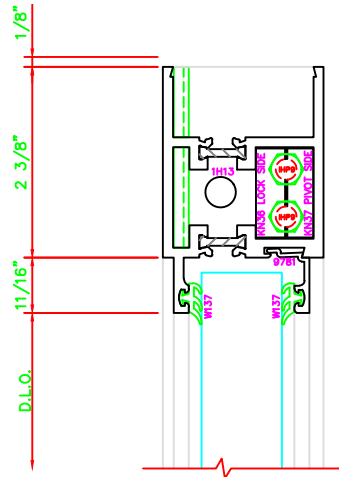

316	STILE
	S/A D202 FOR EFCO STANDARD ABH A160HD CONTINUOUS HINGE

ERASE NOTE  
STANDARD CONTINUOUS HINGE AND STILE

301	STILE
	S/A D202 FOR OFFSET PIVOTS

ERASE NOTE  
BUTT HINGES CAN NOT BE USED WITH THERMASTILE DOORS

100	TOP RAIL
	S/A D202

ERASE NOTE  
TOP RAIL FOR SURFACE CLOSERS, OR DORMA TYPE C.O.C., NOT LCN C.O.C.

200	BOTTOM RAIL
	S/A D202