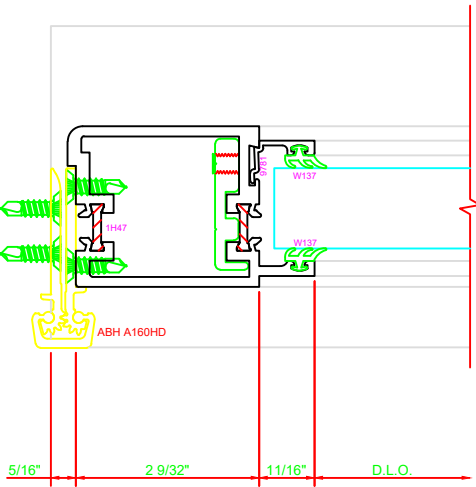

316	STILE
	S/A D202 FOR EFCO STANDARD ABH A160HD CONTINUOUS HINGE

ERASE NOTE  
STANDARD CONTINUOUS HINGE AND STILE

301	STILE
	S/A D202 FOR OFFSET PIVOTS

ERASE NOTE  
BUTT HINGES CAN NOT BE USED WITH THERMASTILE DOORS

100	TOP RAIL
	S/A D202

ERASE NOTE  
TOP RAIL FOR SURFACE CLOSERS, OR DORMA TYPE C.O.C., NOT LCN C.O.C.

200	BOTTOM RAIL
	S/A D202