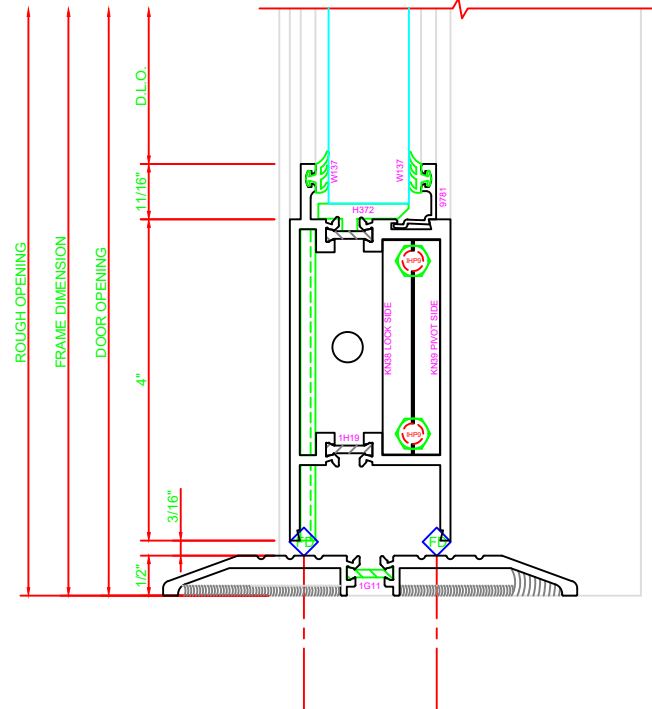

316	STILE
	S/A D202 FOR EFCO STANDARD ABH A160HD CONTINUOUS HINGE

ERASE NOTE  
STANDARD CONTINUOUS HINGE AND STILE

301	STILE
	S/A D202 FOR OFFSET PIVOTS

ERASE NOTE  
BUTT HINGES CAN NOT BE USED WITH THERMASTILE DOORS

100	TOP RAIL
	S/A D202

ERASE NOTE  
TOP RAIL FOR SURFACE CLOSERS, OR DORMA TYPE C.O.C., NOT LCN C.O.C.

200	BOTTOM RAIL
	S/A D202